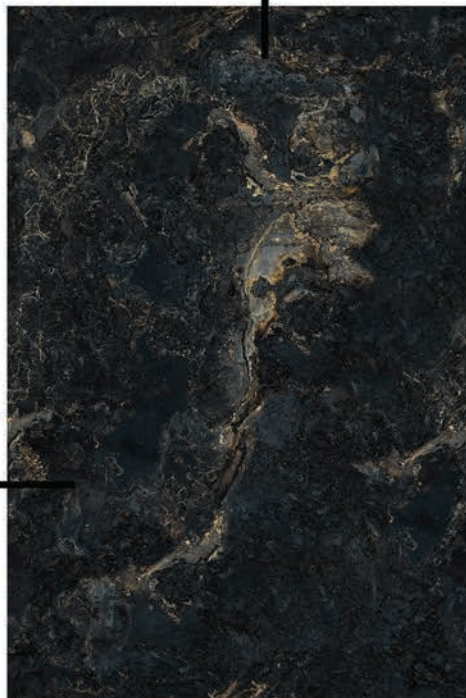

2Teraqua

Frost-resistant and resistant to attack by chemicals and atmospheric agents, stone-look stoneware surfaces are the ideal choice for outdoors too, thanks to 1 cm thick, specifically designed to best combine performance, aesthetics and versatility in use outside.

These collection give you appearance of slabs but these are very easy to install.