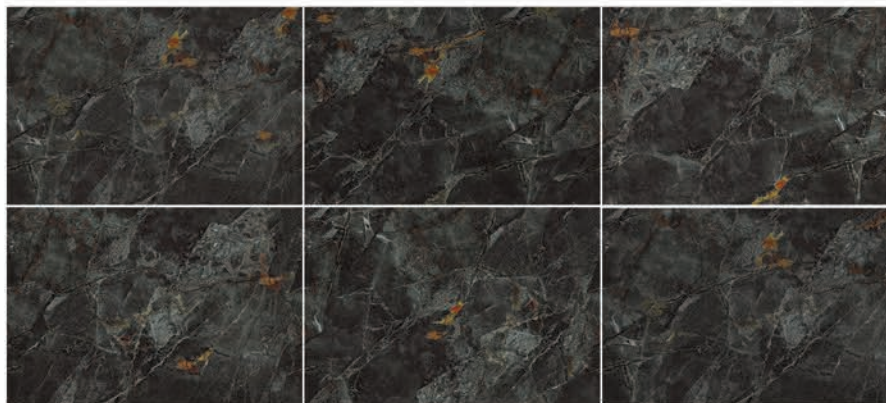

Completed with the perfect interior design, the new series 82P2379 is the star of this show. Stand out with the exceptional quality porcelain tile product, making a guaranteed success with its delicate feeling surface... The unique makes it a perfect perfect design element for any interior project. Skip the simple space and go for a full art wall!

The visual diversity of volcanic rock. Replicating its stunning features, this simple but dynamic surface has a natural, welcoming appeal.