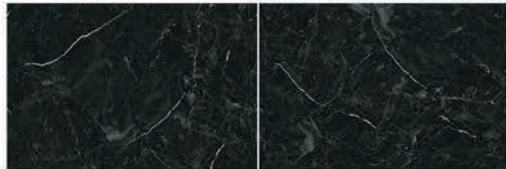

The Teraqua offers a solution for wall tiles, conveying a feeling of naturalness & integrity.

82P2639

POLISH
80 * 120

Teraqua is suitable for covering large, heavy-duty areas and for showrooms and reception areas.