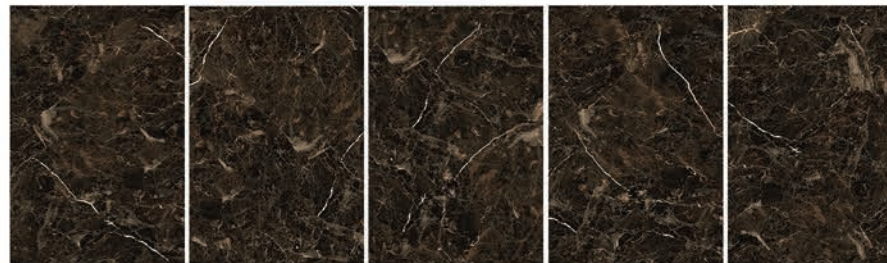

With many tiles to choose , our wide range of tiles will make endless ideas for you to design , the variations style to beautify your home, office etc...