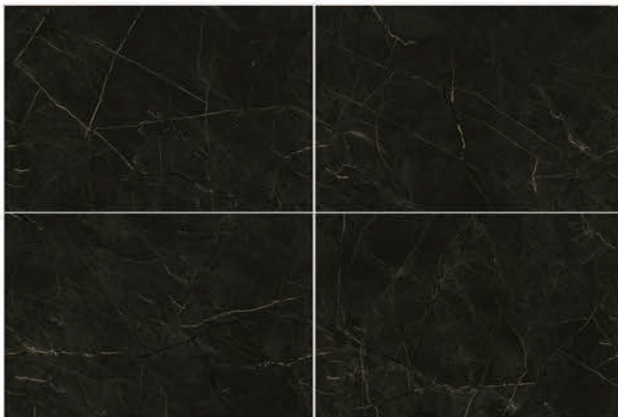

82P2928

POLISH
80 * 120