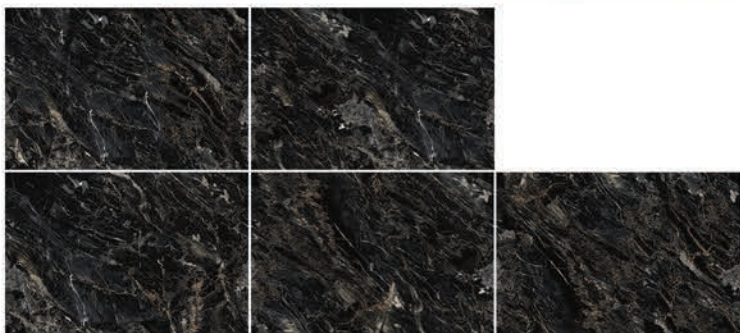

Teraqua

A design of wild nature. This finishing is also suitable for flooring in collective premises.

82P2998

POLISH

80 * 120

At SWT ,Our source of inspiration is often nurtured by travelling and exploring through the wonders of the land. It is there that we find the essence of our inspiration. This new collection unites depth and simplicity, naturalness and mysticism, density and exquisite. The memories of the exploration becomes an ode to the beauty in any of the spaces. Because when nature speaks, spaces transform themselves into the life which we dream of.