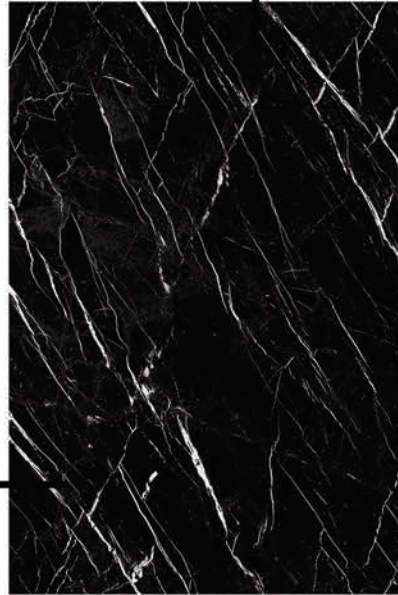

The combination of the space and choreography of the color share an unique style.

82P2269

POLISH

80 \* 120

Eccentric personality. The highly graphical total black decoration creates a rich, captivating visual effect.