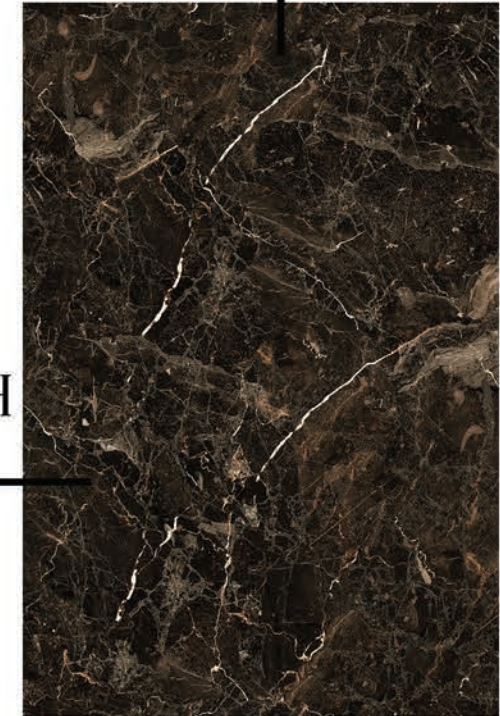

Teraqua

82P2637

POLISH
80 * 120

With many tiles to choose , our wide range of tiles will make endless ideas for you to design , the variations style to beautify your home, office etc...

The material creates visual and textured continuity, overcoming the confines between indoors and out.