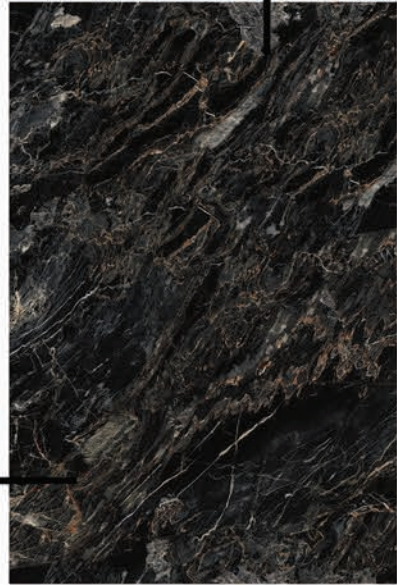

82P2998

POLISH

80 * 120