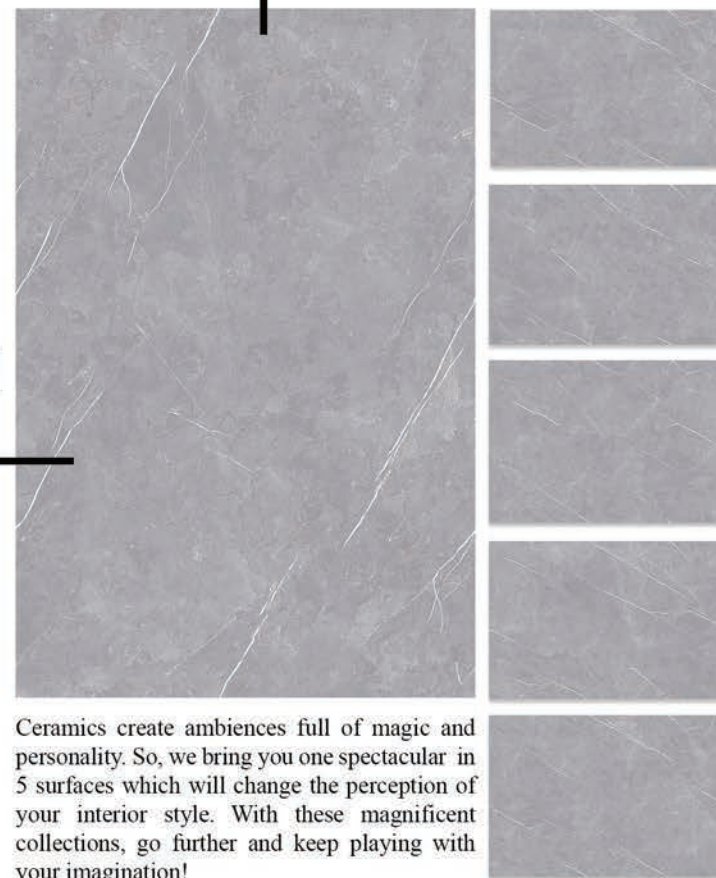

82P2445

POLISH
80 * 120