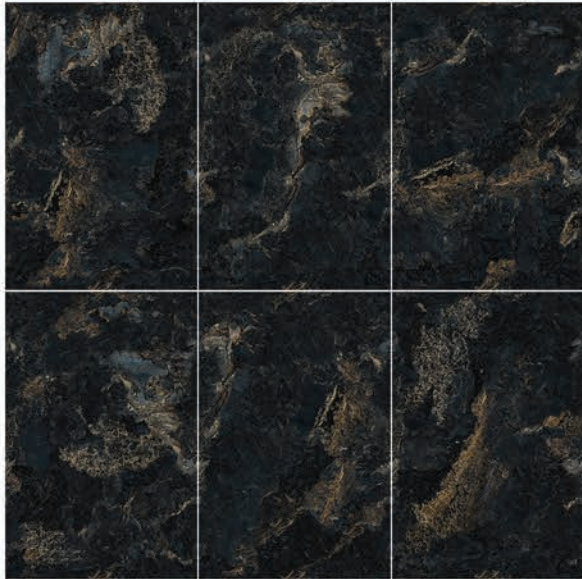

Its sophisticated cosmopolitan elegance and velvet appearance make our proposal of 82P2348 the right choice for contempora. The 82P2348 does not leave anyone impassive.

82P2348

POLISH

80 \* 120

2Teraqua

Marble has played an essential role and enjoyed symbolic and celebratory significance in architectonic and artistic traditions since ancient times, thanks to its undisputed elegance and unique expressiveness.