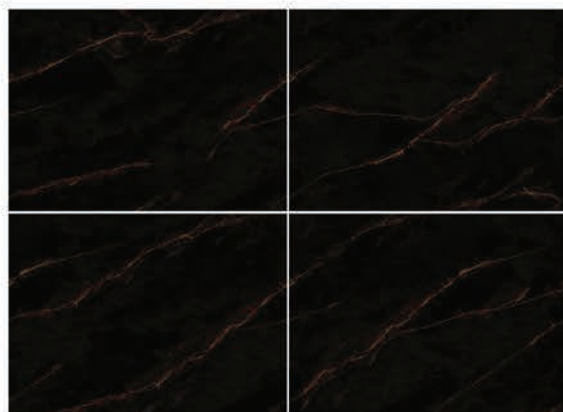

The visual diversity of volcanic rock. Replicating its stunning features, this simple but dynamic surface has a natural, welcoming appeal.

Teraqua

82P2498

POLISH

80 \* 120

The collection of glass-look porcelain tiles that combines the technical performance of stoneware with the emotional power of glass in a product that is truly one-of-a-kind. The unparalleled characteristics of resistance, safety, practicality and transversal nature of use of stoneware are exalted in a ceramic collection that expresses the unique and twofold nature of glass, opaque and transparent, robust and fragile.