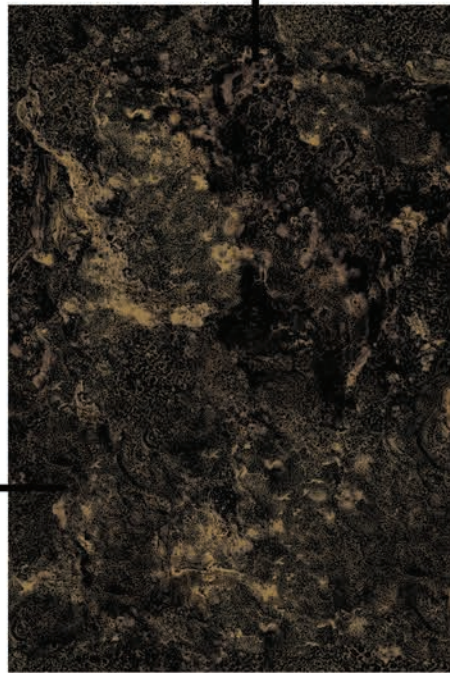

82P2209

POLISH
80 * 120

A conquering model that, you can not resist feeling luxurious when seeing them on walls and floors as well. 82P2209 will give you maximum sophistication and style all at once. Pure passion!