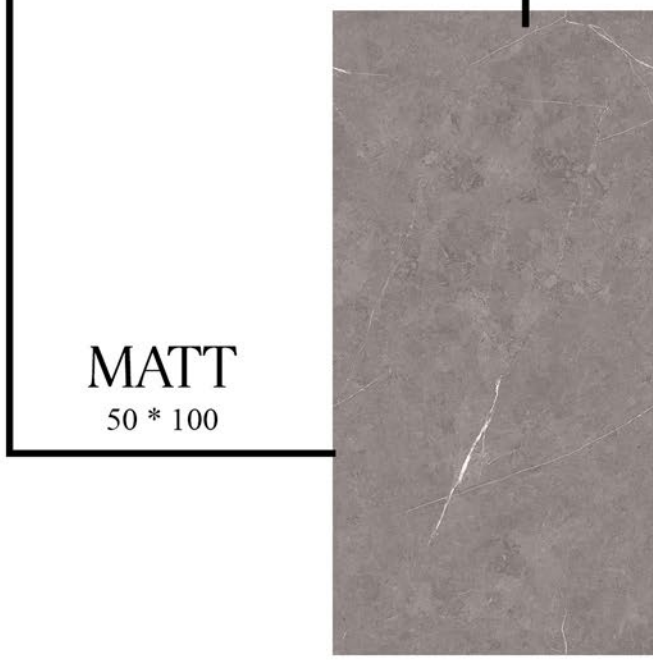

KALAK DARK GRAY

MATT
50 * 100