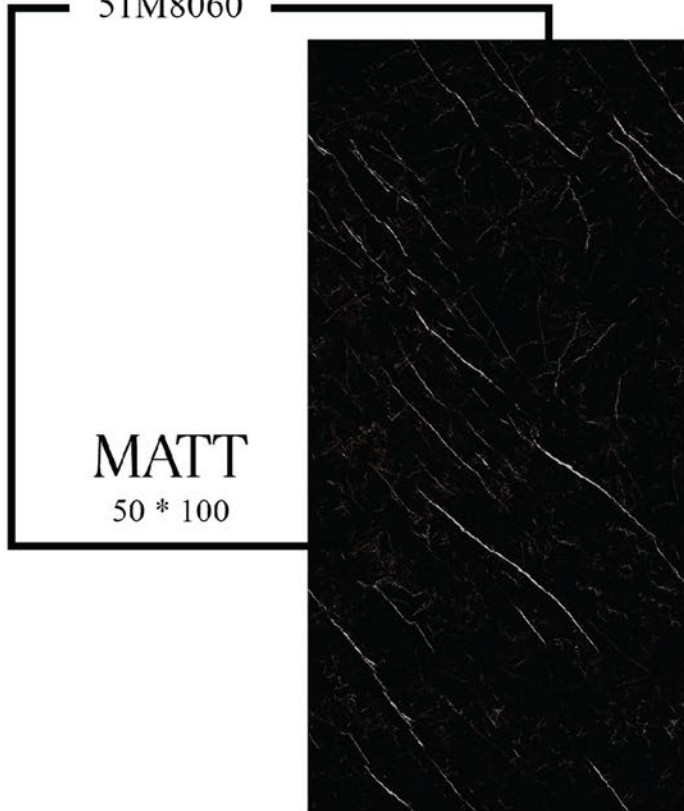

51M8060

MATT
50 * 100

The beauty of its Matt stands out especially, with a Matt effect that attracts at first sight. also has a mattified version (50 x 100), ideal for creating interiors full of style and personality.