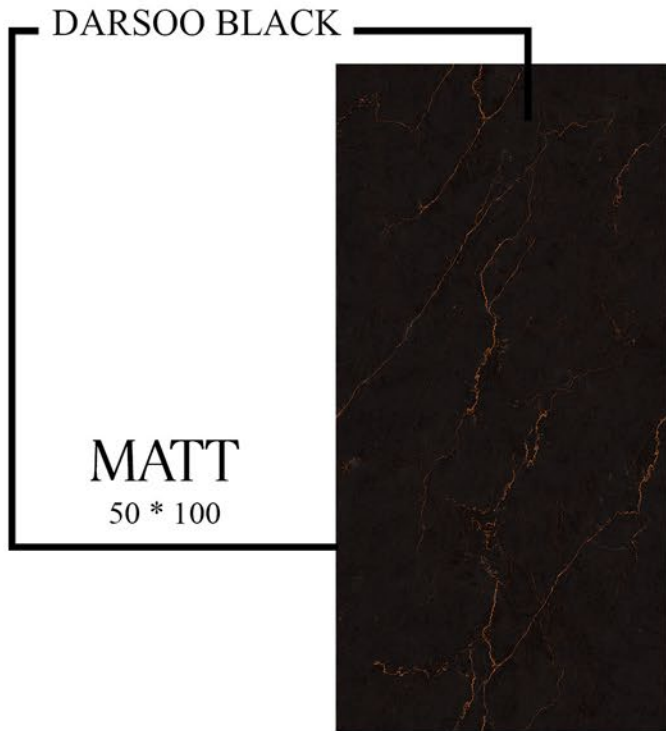

Suitable for interiors and exteriors of residential and commercial environments,