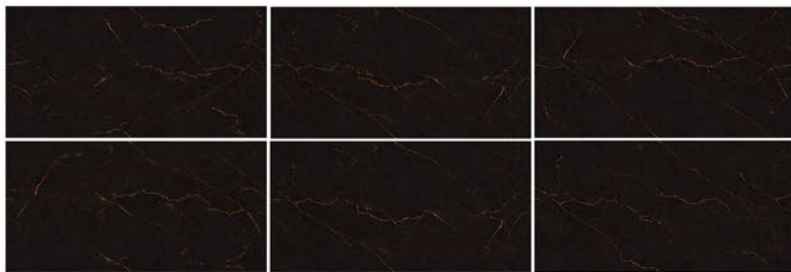

The lightest color of the this series, brings light and clarity to any interior or exterior location.

Teraqua

Suitable for interiors and exteriors of residential and commercial environments,

Teraqua

DARSOO BLACK stone transforms living rooms, kitchens, bathrooms, restaurants and outdoor spaces into safe and functional places with a great aesthetic impact.