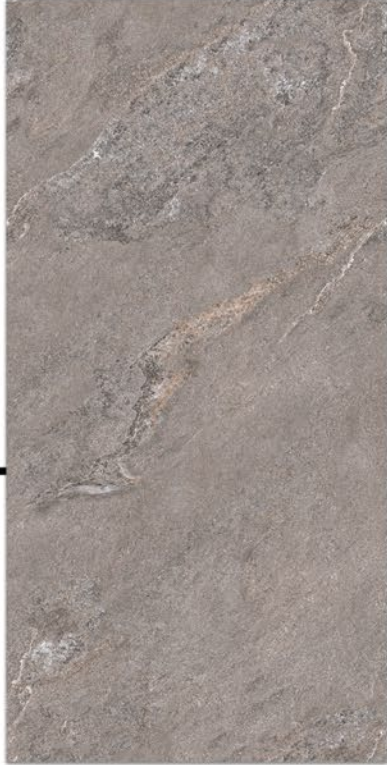

51M8067

MATT
50 * 100