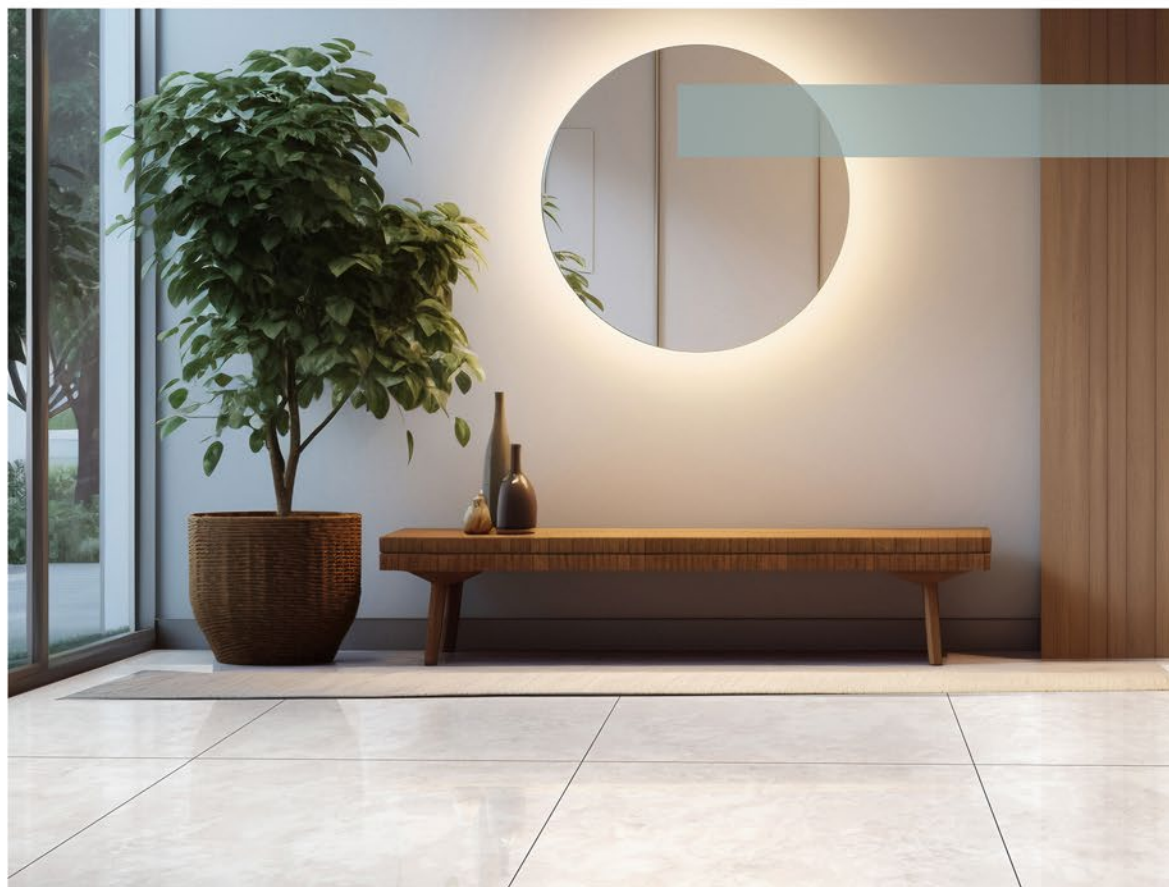

## Teraqua

In a stunning, black color with white veining and mineral deposits that deepen the color, this polished marble tile adds unique color and style to walls and floors.

The Vasu gray porcelain design represents sophisticated French marble in shades of white, black and grey. The floor tiles would serve a shower surround, exterior setting or kitchen beautifully. Organic shapes and streaks in coordinating shades result in a smooth, subtle design.