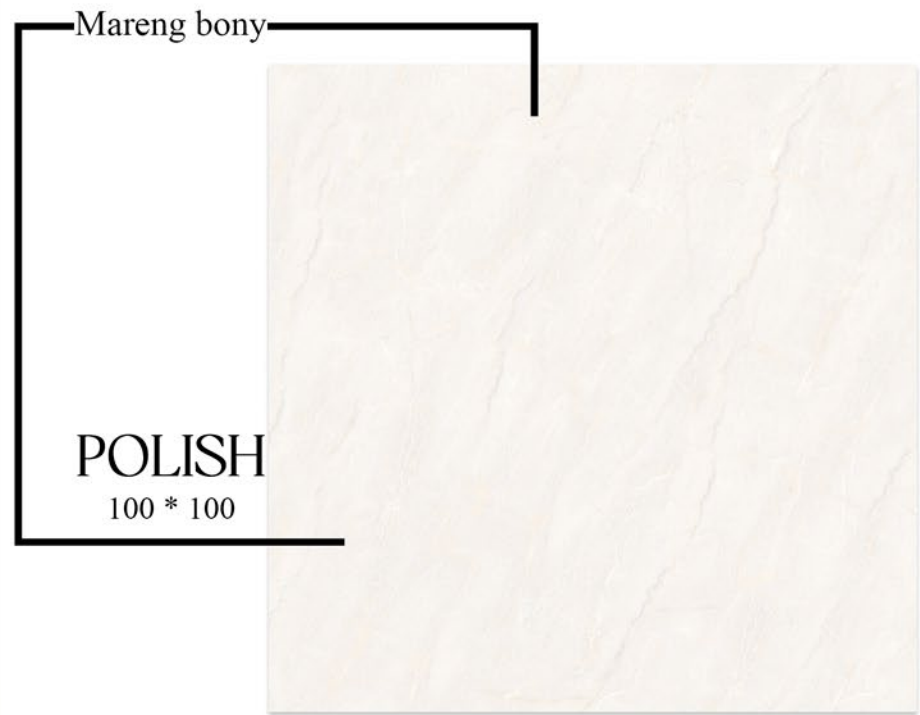

Bring the beauty of marble to every room of your house. The 10P2167 colour range is matched by the unequalled durability of porcelain tile.

**Teraqua**

Combine the beauty of marble with the practicality of porcelain tile. The 10P2167 includes one of marble's most classic and sought after looks.