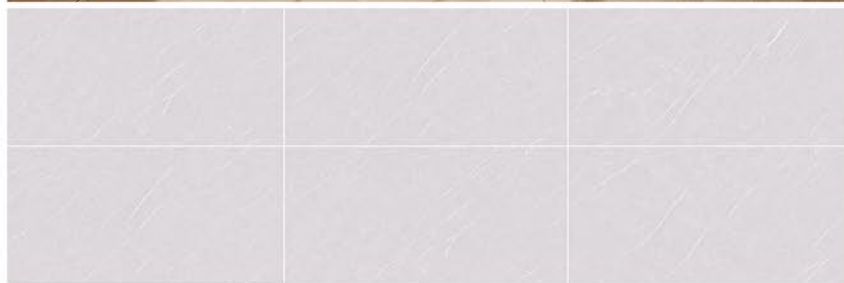

SPEED FIRE LIGHT GRAY

MATT
50 * 100

Authentically beautiful ceramic surfaces with infinite shades. we are talking about the this collection, available for wall and floor.

Teraqua

Perfect harmony of colors and shapes.

Do you imagine your ideal bathroom with a high level of design and minimalism? It was the solution for this private bathroom in this project.