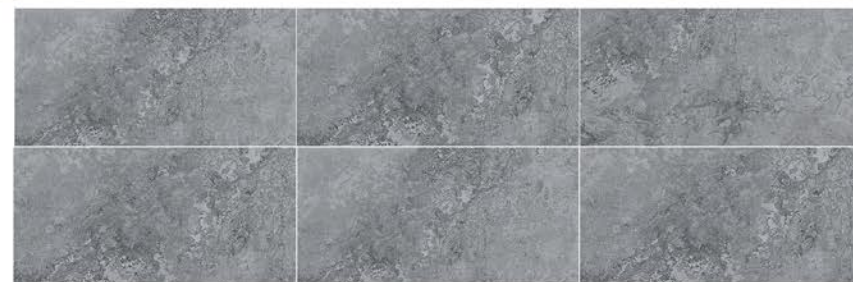

SLIM DARK GRAY

MATT  
50 \* 100

It has different finishes; Natural, in addition to a range of 4 formats and a grand variety of colors. This variety of options allow you to create unique and attractive spaces that are customized to suit all tastes.