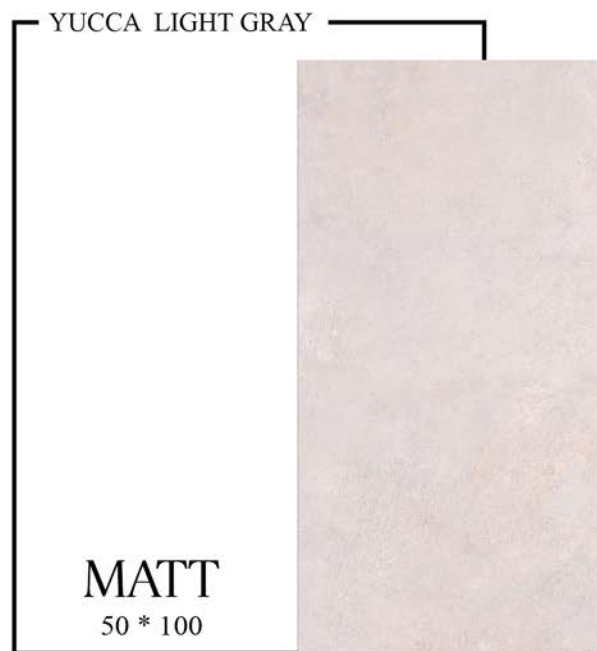

SWT's concrete-look tiles blend with contemporary and minimalist mood spaces and encompass the synthesis of technique, cutting-edge technology and aesthetic research. The maxi sizes proposed also exalt the unique graphic and structural features and make it possible to re-create the effect of a continuous surface in the floors or walls they clad.