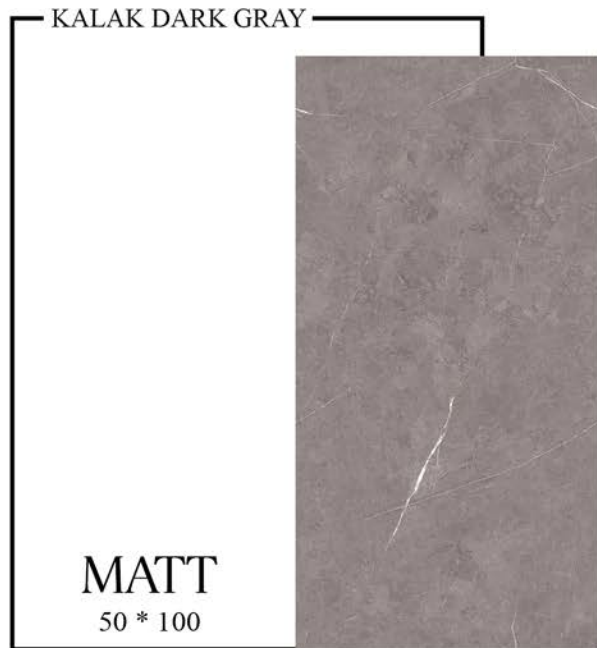

Porcelain stoneware majolica tiles are sought after by every design lover for their versatility and high aesthetic impact. With lively colours, traditional designs and Mediterranean inspirations with a vintage effect, majolica ceramic tiles transform kitchen, bathroom, bedroom and commercial premises into cosy environments with an exotic and alternative touch.

Teraqua