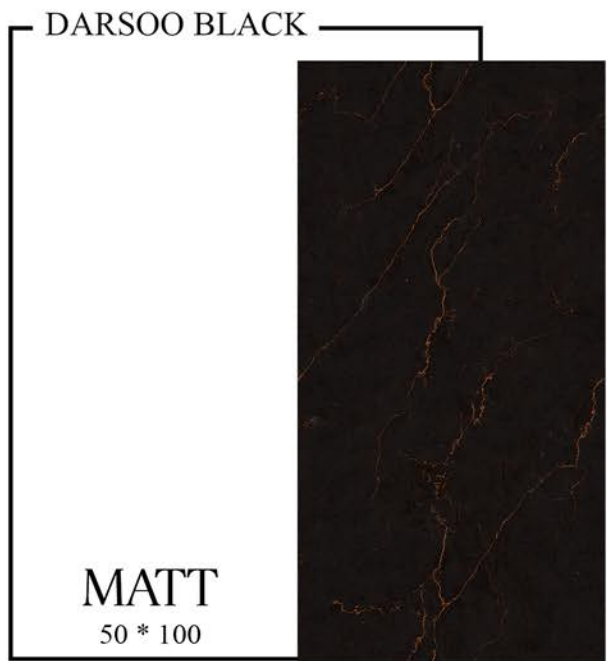

Suitable for interiors and exteriors of residential and commercial environments,