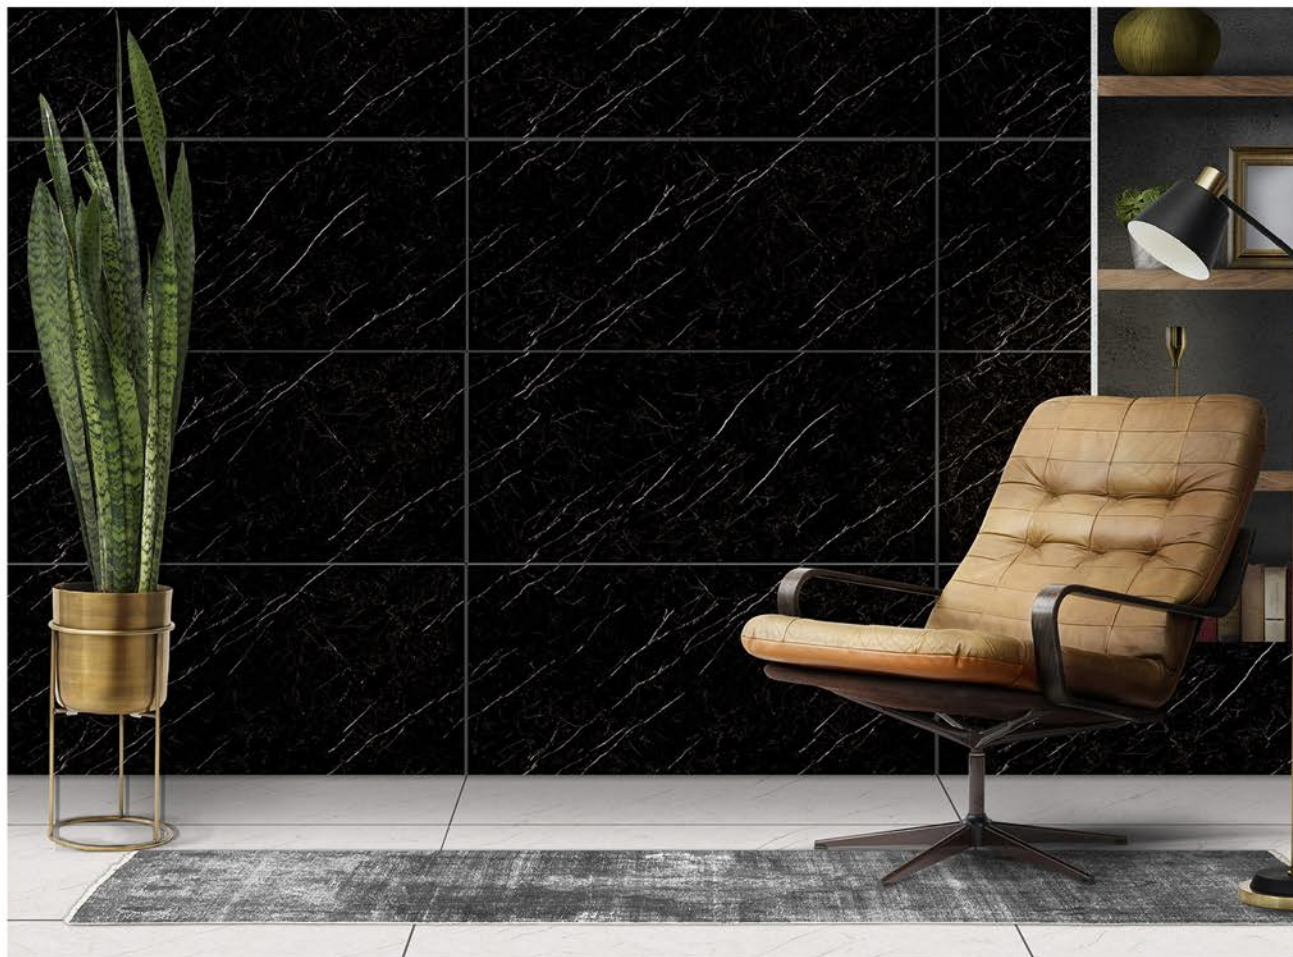

### LIFKU LIGHT

**MATT**  
50 \* 100

SPEED FIRE BLACK

MATT  
50 \* 100

The beauty of its Matt stands out especially, with a Matt effect that attracts at first sight. also has a mattified version (50 x 100), ideal for creating interiors full of style and personality.