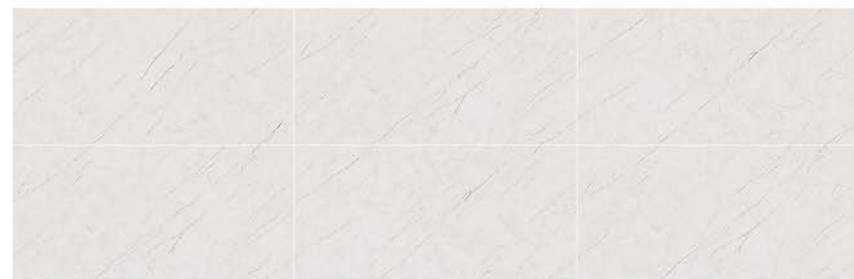

SPEED FIRE WHITE

MATT
50 * 100

Teraqua

The wide range of formats in this collection allows it to reach large contexts, such as large rooms or halls, or other more measured, such as bathrooms or small rooms within the home.

The lightest color of the this series, brings light and clarity to any interior or exterior location.