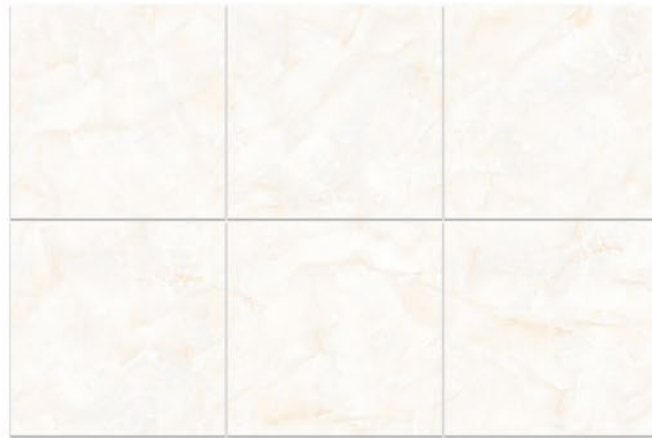

This onyx is actually ivory in tone, providing a warmer, softer look for those that want to stay away from white onyx.