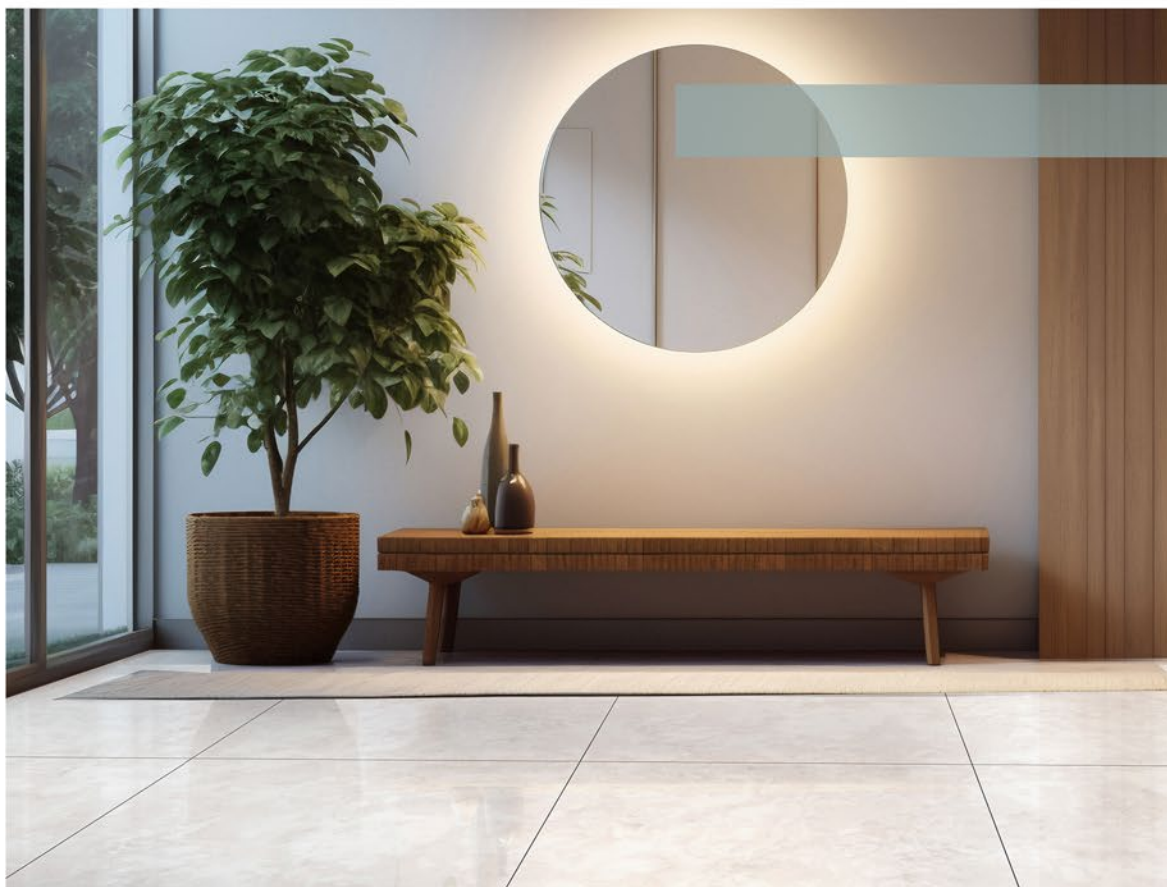

## Teraqua

In a stunning, black color with white veining and mineral deposits that deepen the color, this polished marble tile adds unique color and style to walls and floors.

The Vasu gray porcelain design represents sophisticated French marble in shades of white, black and grey. The floor tiles would serve a shower surround, exterior setting or kitchen beautifully. Organic shapes and streaks in coordinating shades result in a smooth, subtle design.